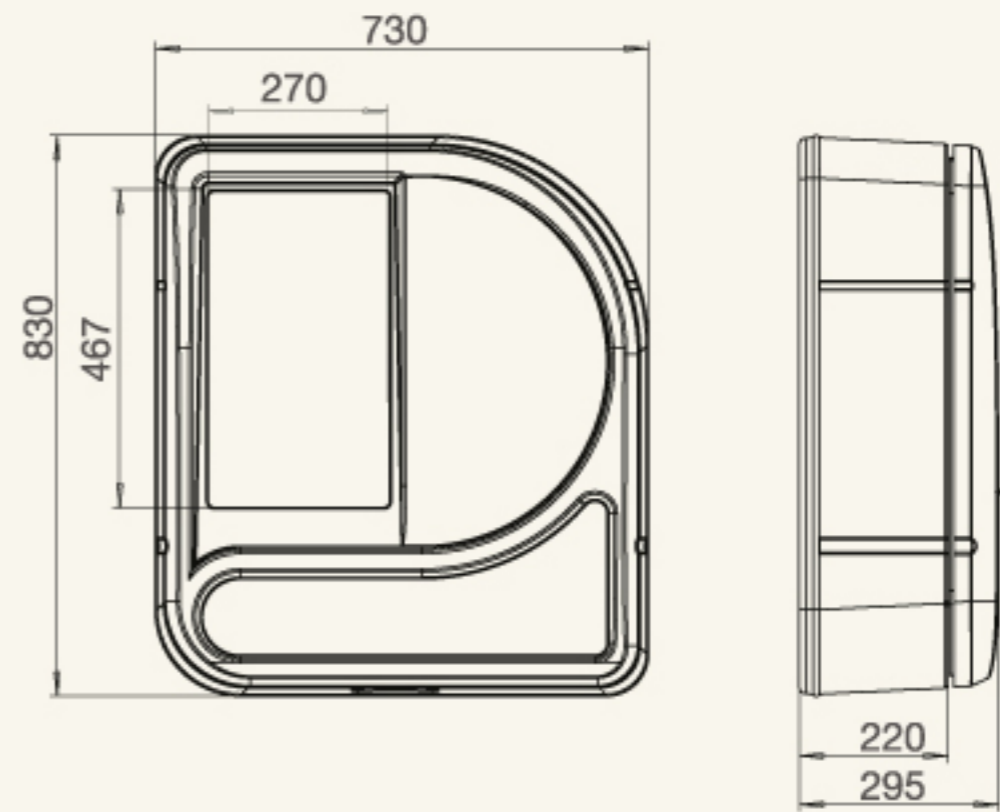

### DUO 1800

15" Full HD Touchscreen (1920x1080 pixels)