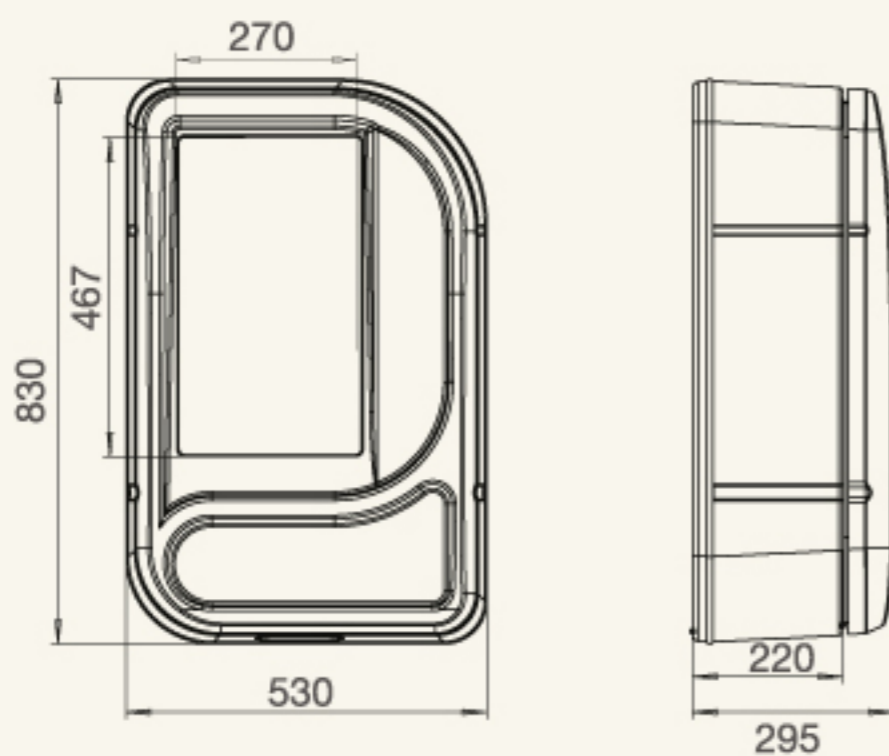

### DUO 1800

15" Full HD Touchscreen (1920x1080 pixels)