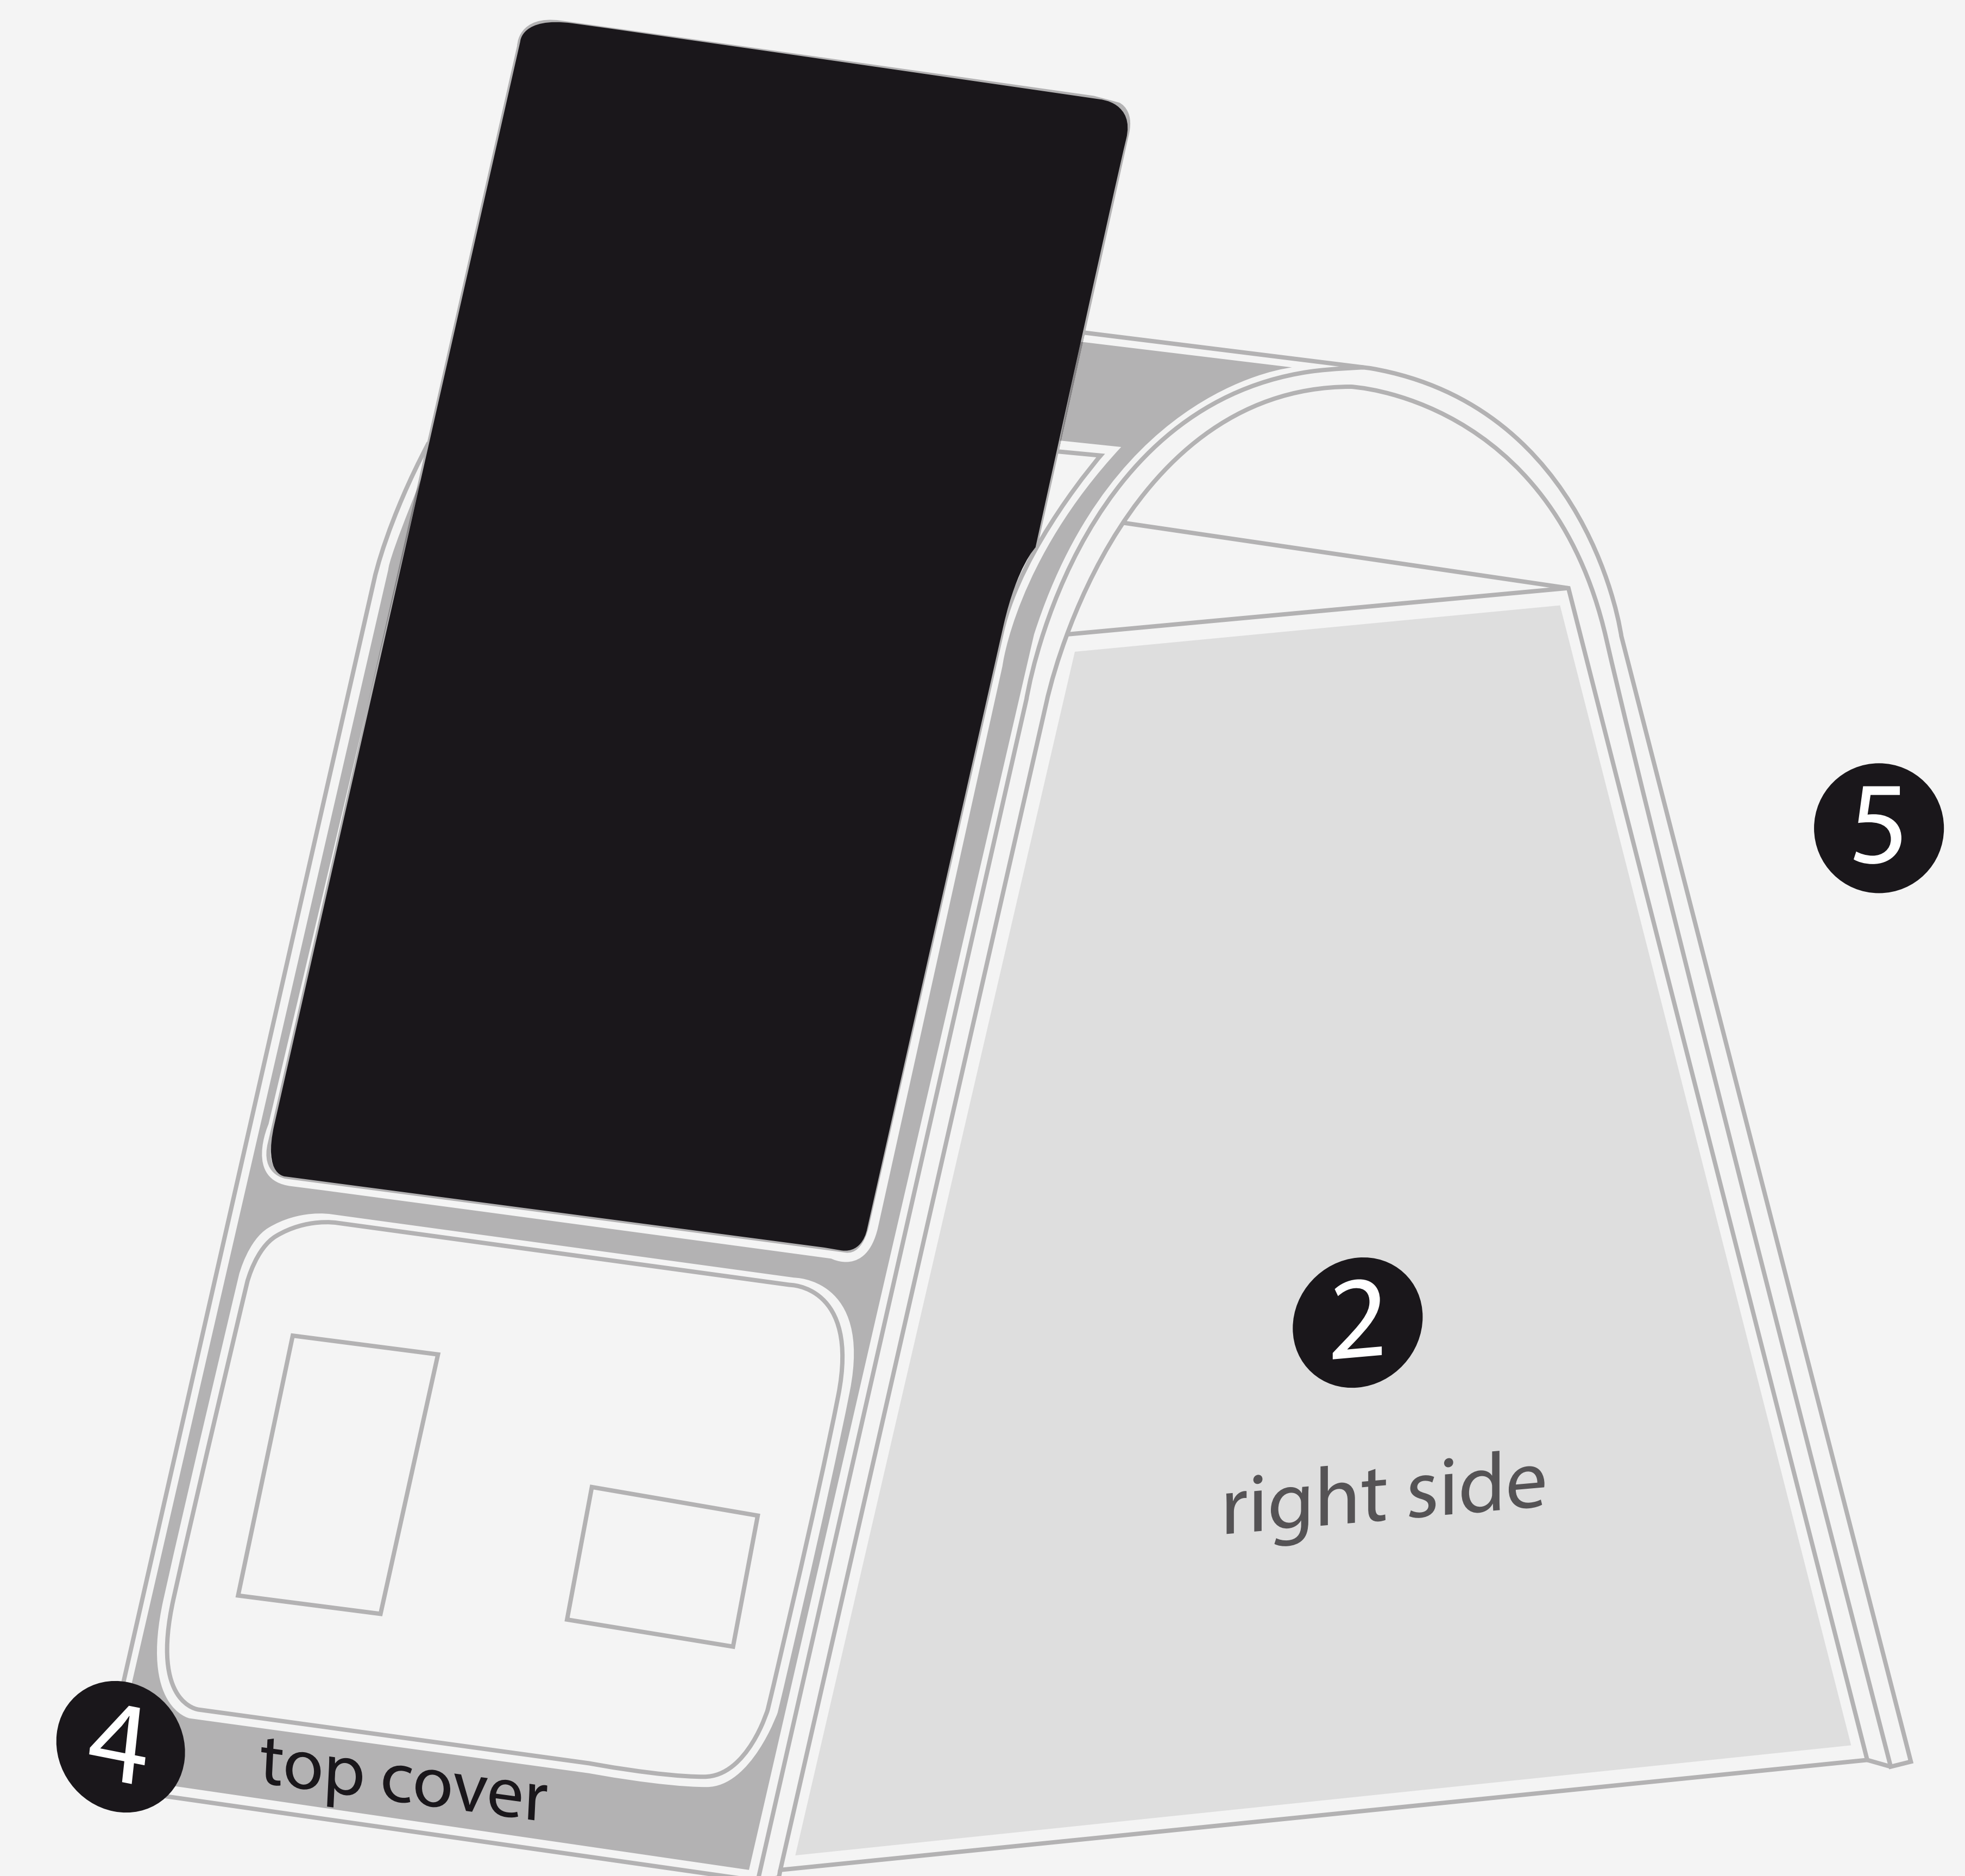

LEGEND

FULL BLEED
Extend your background design to this border on all sides.

TRIM SIZE
This is finished size after trimming.

SAFE ZONE
All critical elements (text, important images, logos, etc.) MUST BE kept within these border to avoid being trimmed or blocked from view.

CHECK-LIST

- optimal resolution **300 dpi** (minimum **150 dpi**)
- EMBEDD all used or linked images when saving the file
- Proof read and verify all text and content
- BLEEDING** is correct and applied in the file
- All critical elements are **KEPT** inside the safe area
- CMYK** Color applied
- .AI** and **.PDF** file types supported