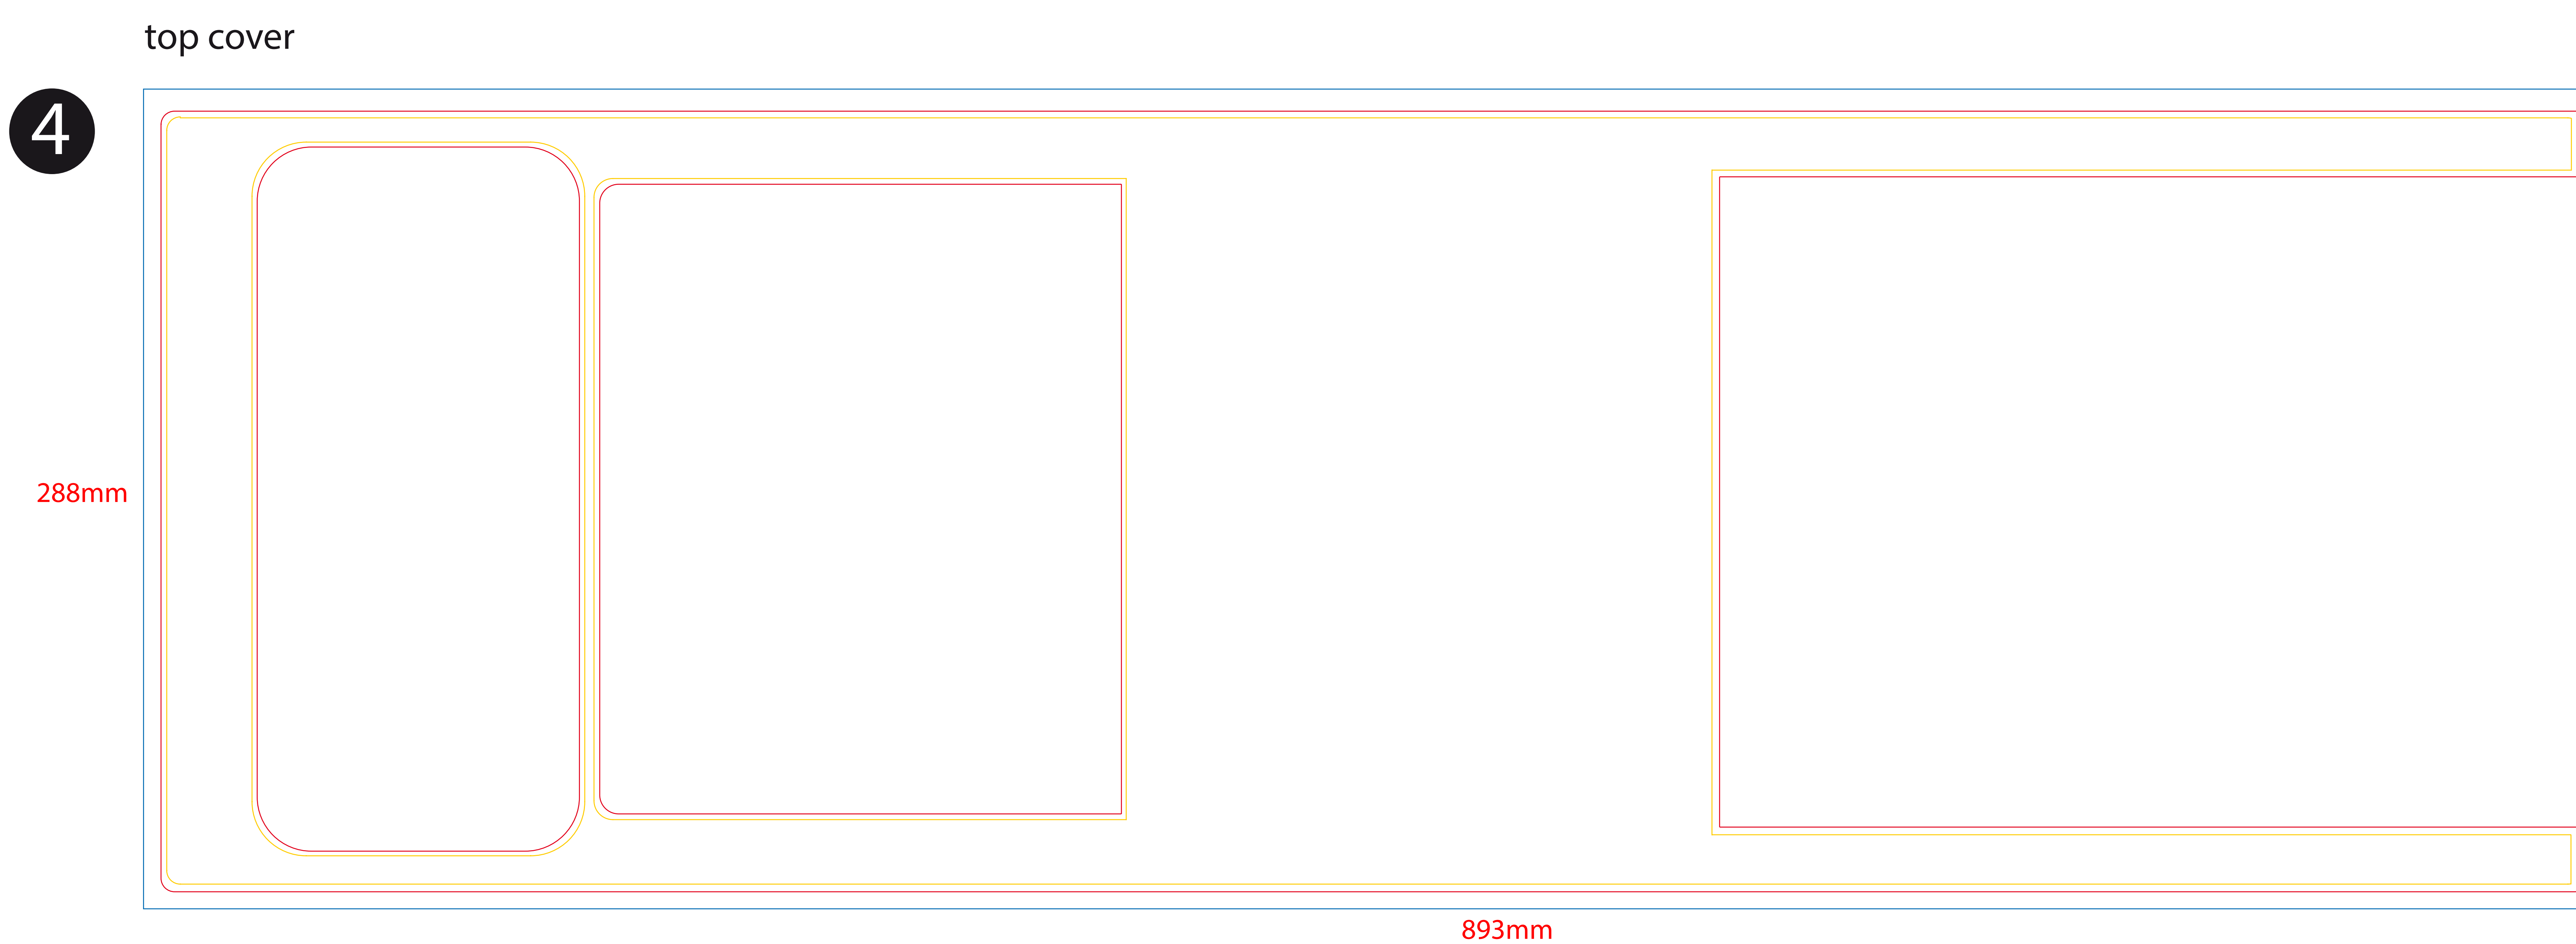

LEGEND

FULL BLEED
Extend your background design to this border on all sides.

TRIM SIZE
This is finished size after trimming.

SAFE ZONE
All critical elements (text, important images, logos, etc.) MUST BE kept within these border to avoid being trimmed or blocked from view.

CHECK-LIST

- optimal resolution **300 dpi** (minimum **150 dpi**)
- EMBEDD all used or linked images when saving the file
- Proof read and verify all text and content
- BLEEDING** is correct and applied in the file
- All critical elements are **KEPT** inside the safe area
- CMYK** Color applied
- .AI** and **.PDF** file types supported